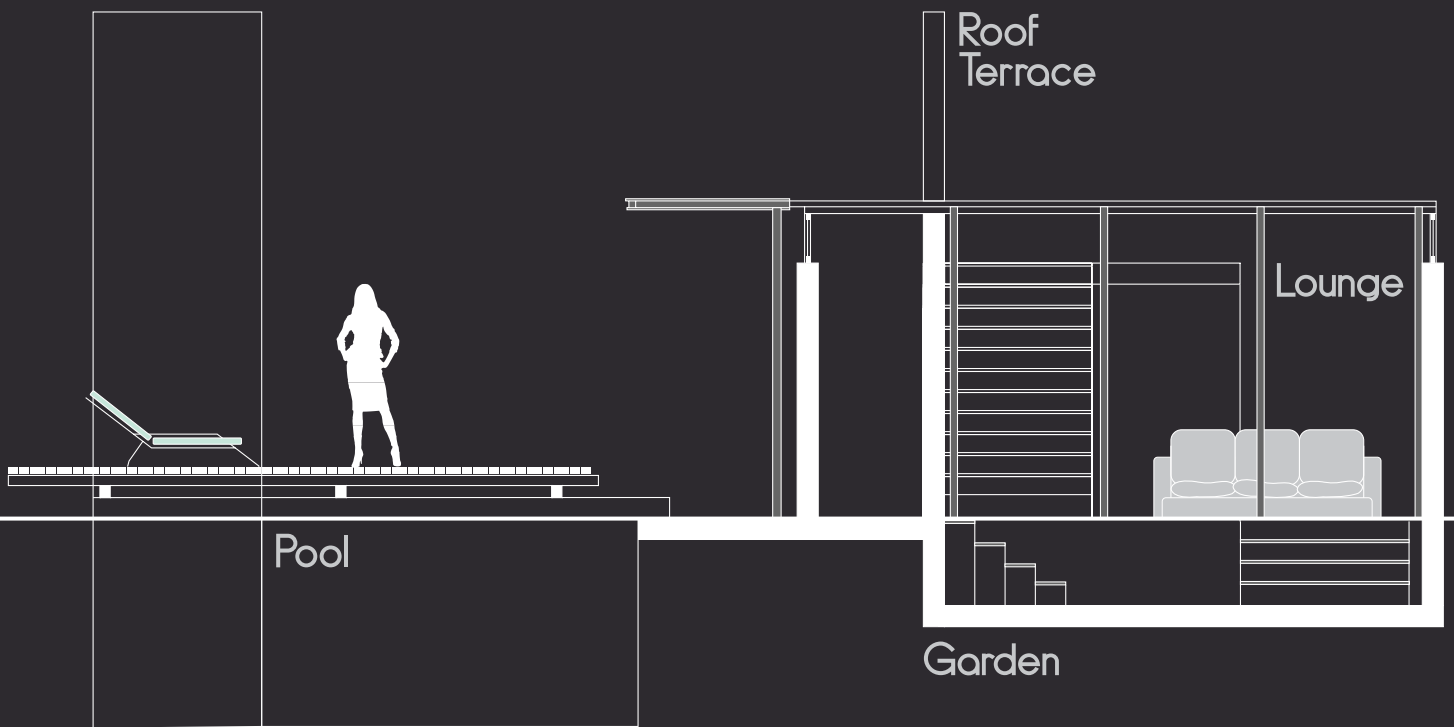

Dyeline™

AVAILABLE FROM
[HTTP://WWW.
THENORTHERNBLOCK
.CO.UK/
DYELINE](http://www.thenorthernblock.co.uk/dyeline)

**THE
NORTHERN
BLOCK™**